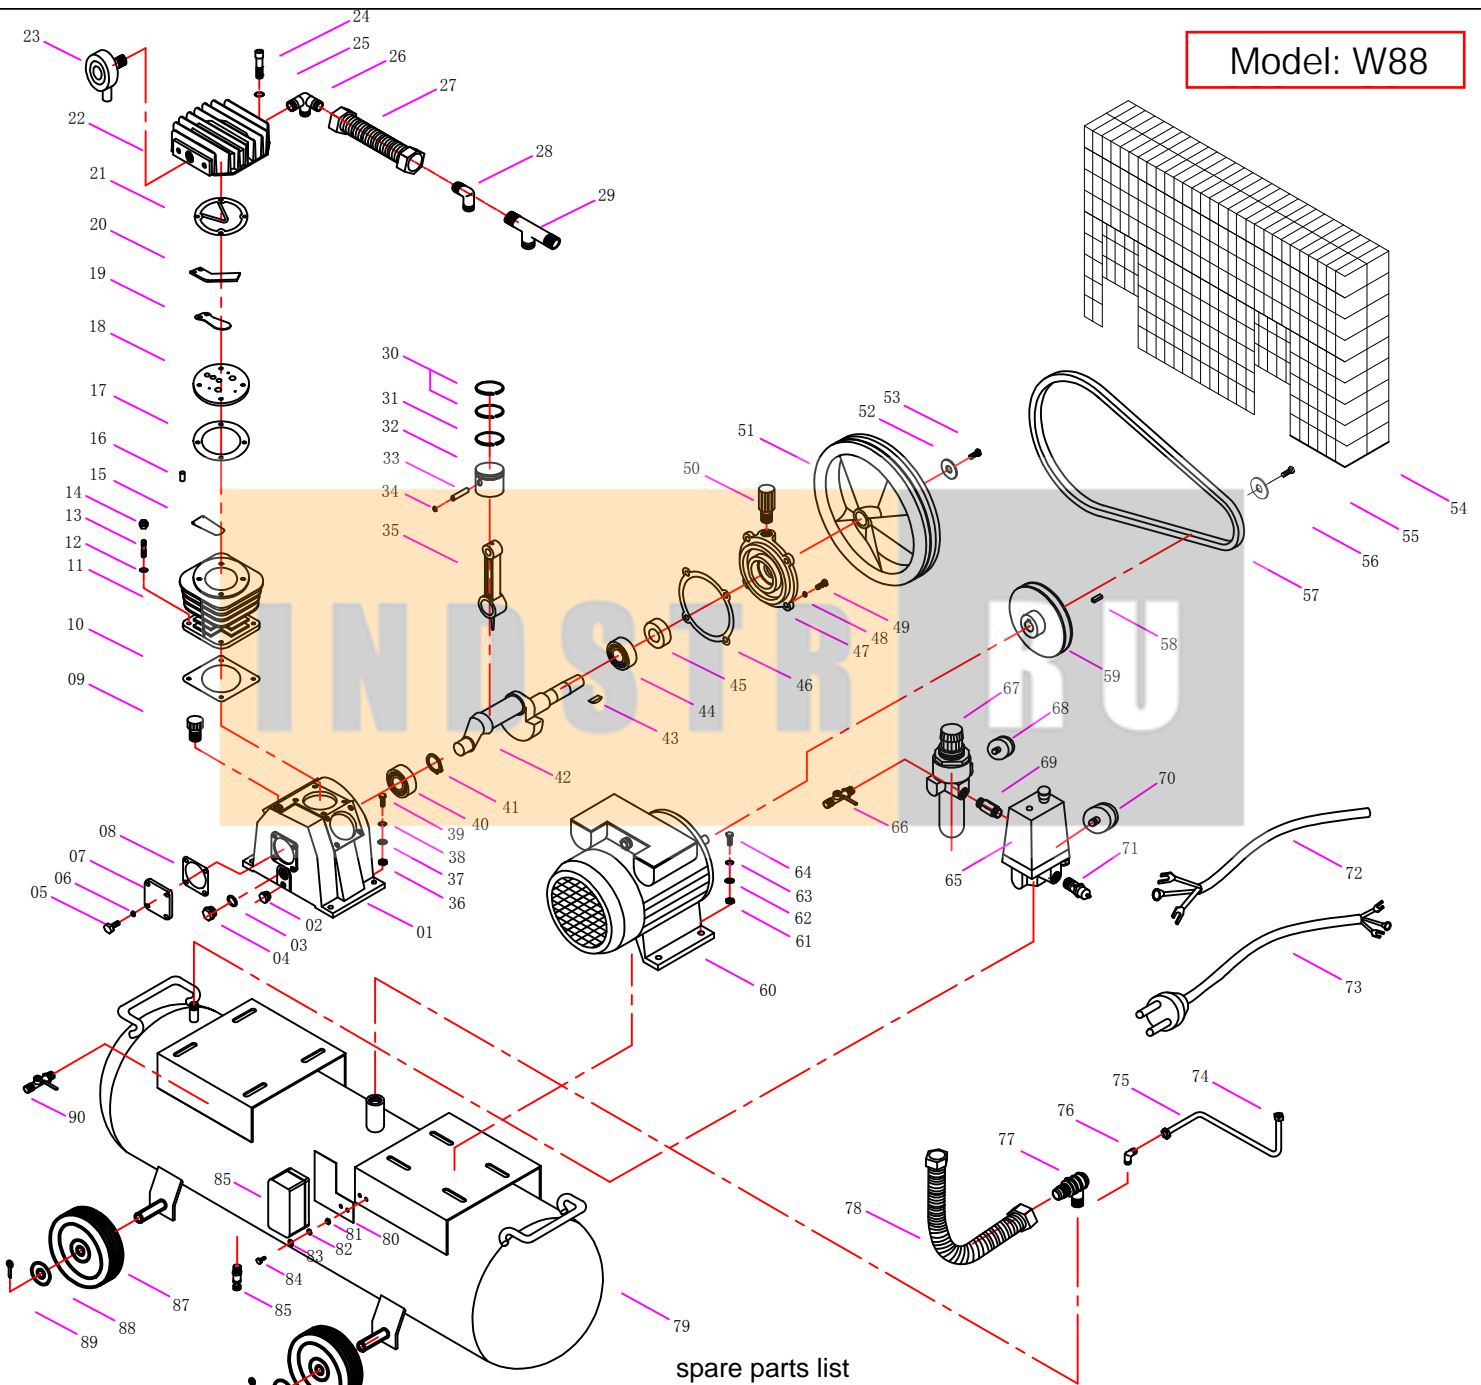

Model: W88

spare parts list

01 crankcase	18 valve plate	35 connecting rod	52 flywheel flat gasket
02 oil plug	19 valve plate	36 nut	53 bolt
03 oil sight seal	20 exhaust limter	37 flat gasket	54 belt guard
04 oil viewer	21 head cover gasket	38 spring washer	55 bolt
05 screw	22 head cover	39 bolt	56 flat gasket
06 spring gasket	23 air filter	40 bearing	57 belt
07 real cover	24 bolt	41 washer	58 key
08 real cover gasket	25 spring washer	42 crankshaft	59 motor pulley
09 breather	26 tee connect	43 key	60 motor
10 cylinder gasket	27 exhaust pipe	44 bearing	61 nut
11 cylinder	28 exhaust elbow	45 oil seal	62 flat gasket
12 spring washer	29 T connect	46 bearing seat gasket	63 spring washer
13 bolt	30 compressor ring	47 bearing seat	64 bolt
14 nut	31 oil ring	48 spring washer	65 pressure switch
15 admission valve	32 piston	49 screw	66 air valve
16 location pin	33 piston pin	50 breather	67 regulator
17 valve plate gasket	34 pin clip	51 flywheel	
			68 pressure gauge
			69 connecting bolt
			70 pressure gauge
			71 safety valve
			72 motor power cord
			73 power cord
			74 nut
			75 tube
			76 elbow
			77 check valve
			78 exhaust pipe
			79 tank
			80 support
			81 nut
			82 spring washer
			83 flat gasket
			84 bolt
			85 protector
			86 drain valve
			87 wheel
			88 flat gasket
			89 split pin
			90 air valve